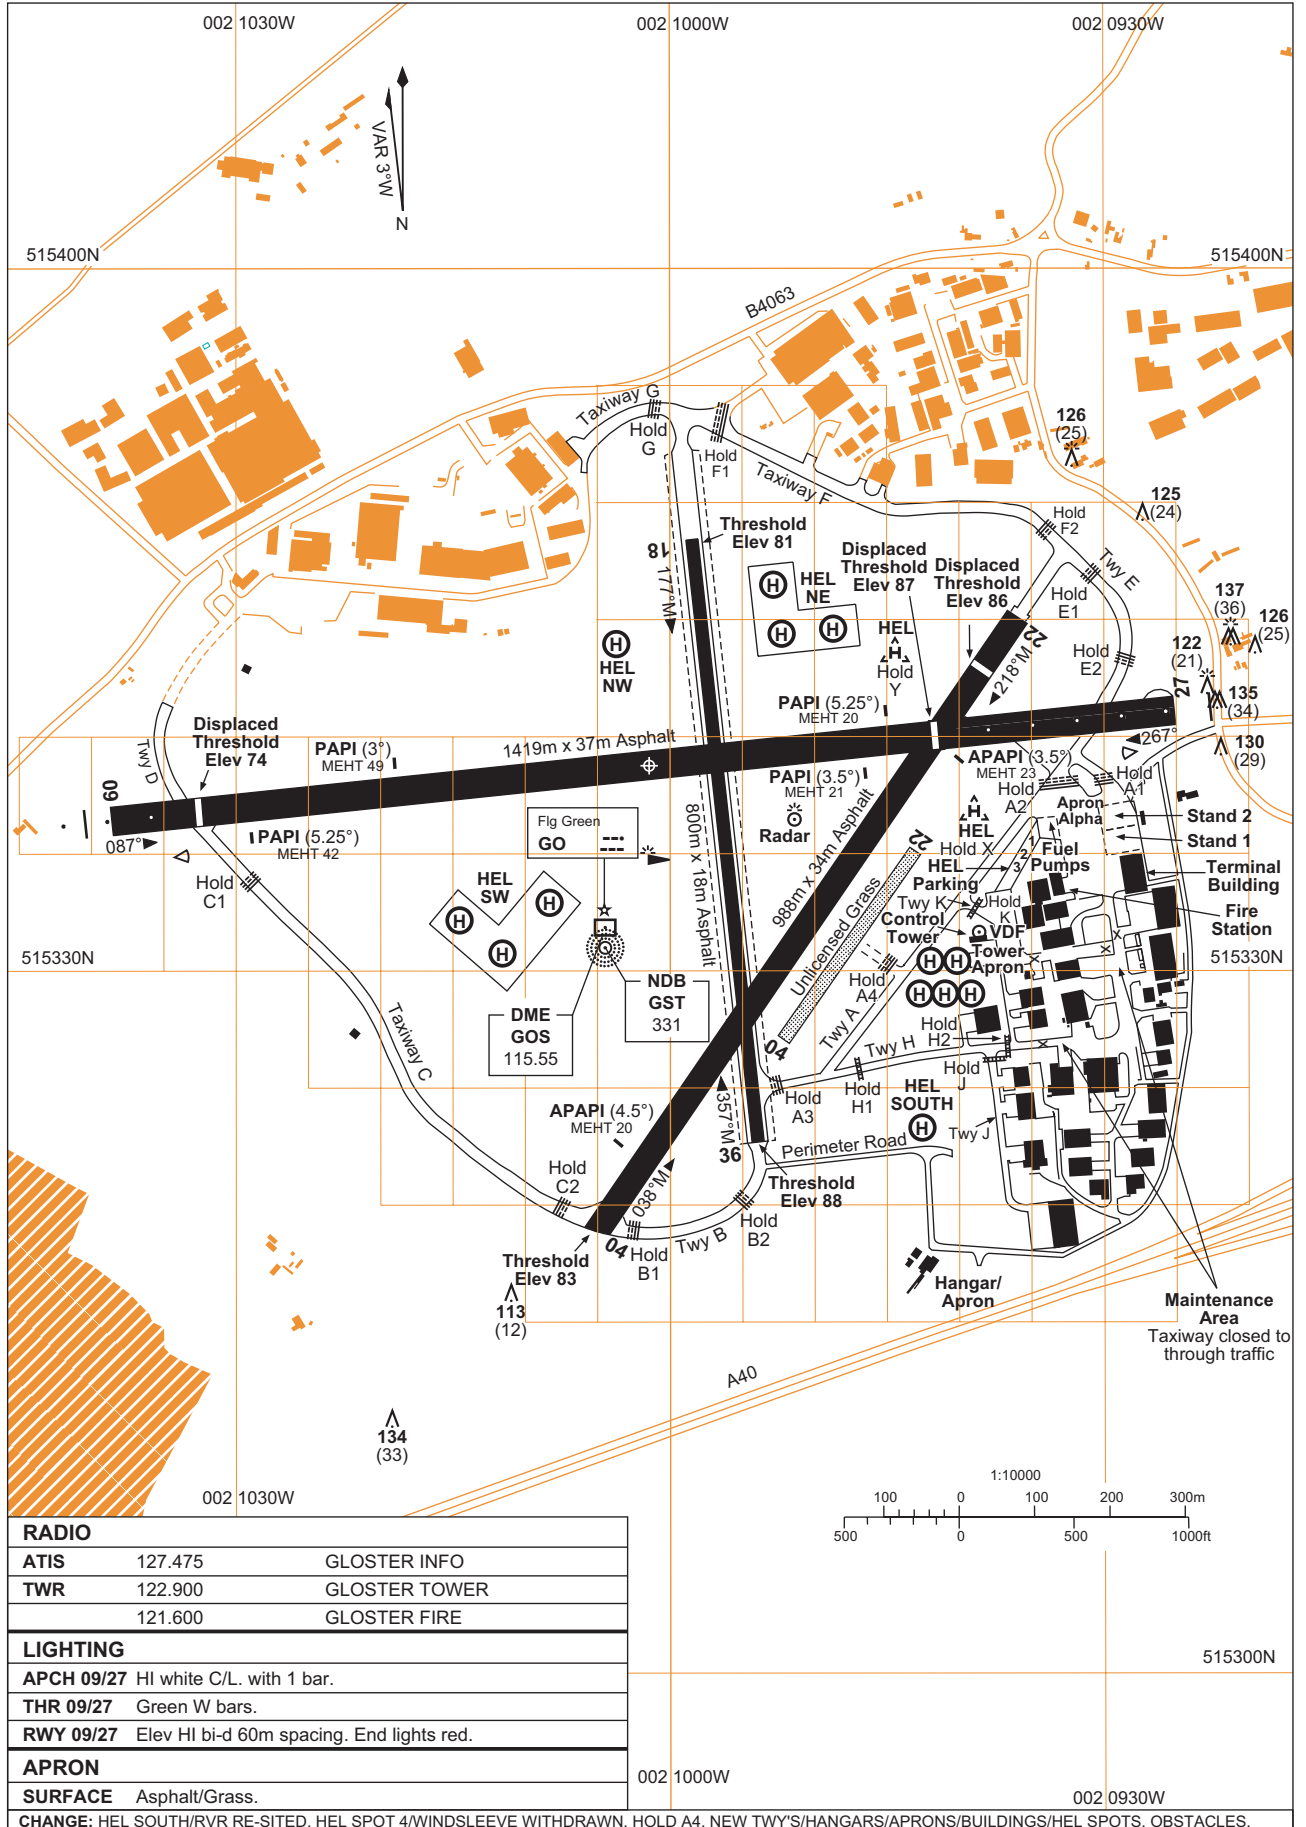

AERODROME CHART - ICAO

BEARINGS ARE MAGNETIC
 ELEVATIONS IN FEET AMSL 137
 HEIGHTS IN FEET ABOVE AD (36)

515339N 0021002W ELEV 101FT

GLOUCESTERSHIRE EGBJ

RADIO		
ATIS	127.475	GLOSTER INFO
TWR	122.900	GLOSTER TOWER
	121.600	GLOSTER FIRE
LIGHTING		
APCH 09/27	HI white C/L. with 1 bar.	
THR 09/27	Green W bars.	
RWY 09/27	Elev HI bi-d 60m spacing. End lights red.	
APRON		
SURFACE	Asphalt/Grass.	

AERO INFO DATE 6 JAN 05

INTENTIONALLY BLANK